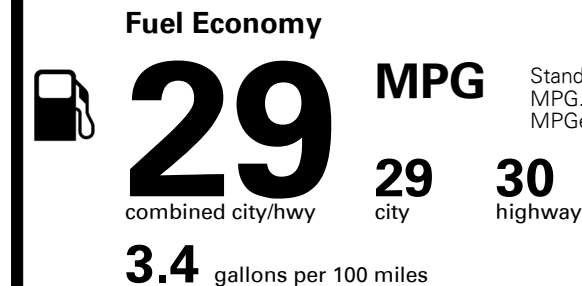

Full Tank of Fuel

Manufacturer's Suggested Retail Price: \$49,520.00

ADDED FEATURES:

- *CREAMY WHITE(WC9) Paint \$500.00
- *Cargo Mat, Up Seat Back \$165.00
- *Cargo Net \$60.00
- *Cargo Cover \$205.00
- *First Aid Kit \$45.00
- *Rear Bumper Appliqué \$80.00
- *100W Charging Cable \$50.00

Inland Freight & Handling : \$1,600.00
Total Price : \$52,225.00

Proudly Supporting Hyundai Hope On Wheels and the Fight Against Pediatric Cancer Since 1998.

EPA DOT Fuel Economy and Environment

Gasoline Vehicle